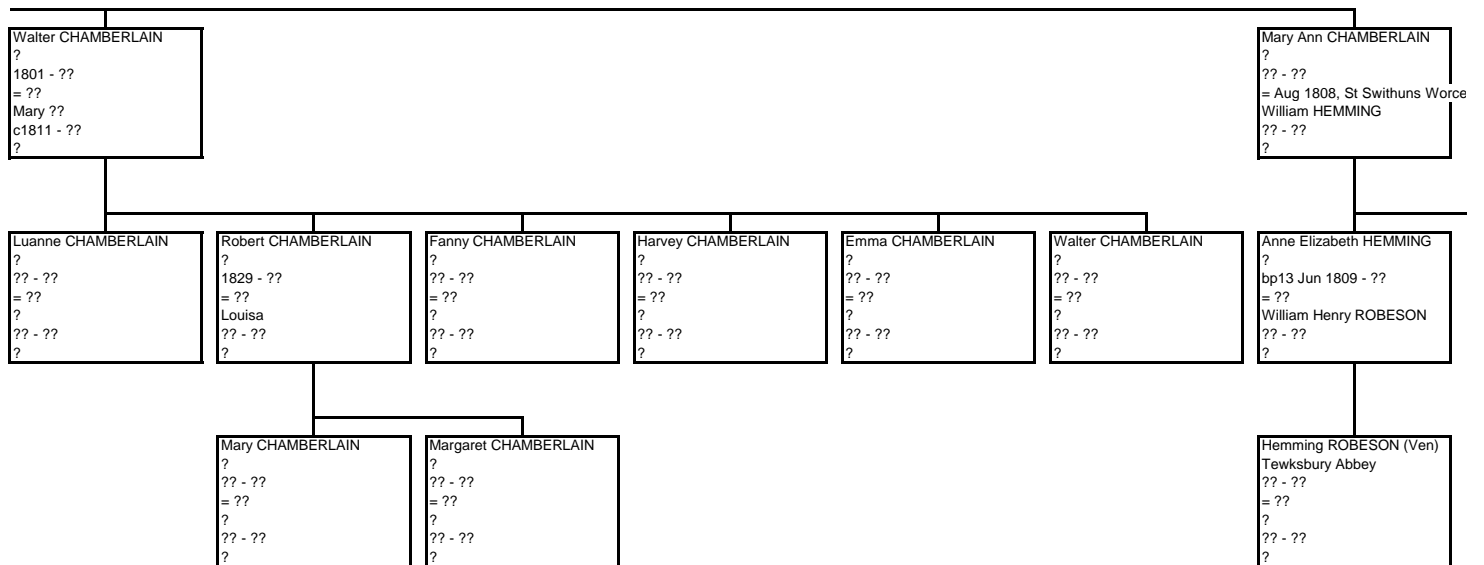

George CHAMBERLAIN
?
7 Oct 1881 - ??
= ??
?
?? - ??
?

Joan CHAMBERLAIN
?
c1897 - ??
= ??
?
?? - ??
?

o of

stershire

ester

Ann CHAMBERLAINE d Worcester Mar Q 1851

John CHAMBERLAIN Lt (capt) 1st dragoon guards ?? - 23 Feb 1858 = c15 Aug 1835 FJ- Gt Cornel Elizabeth LUNDIE ?? - ?? d of Mr J LUNDIE of Weymouth	James CHAMBERLAIN Timber merchant ?? - c = ?? ? ?? - ?? ?	Humphrey CHAMBERLAIN ? ?? - mar q 1841 = ?? ? ?? - ?? ?
---	---	---