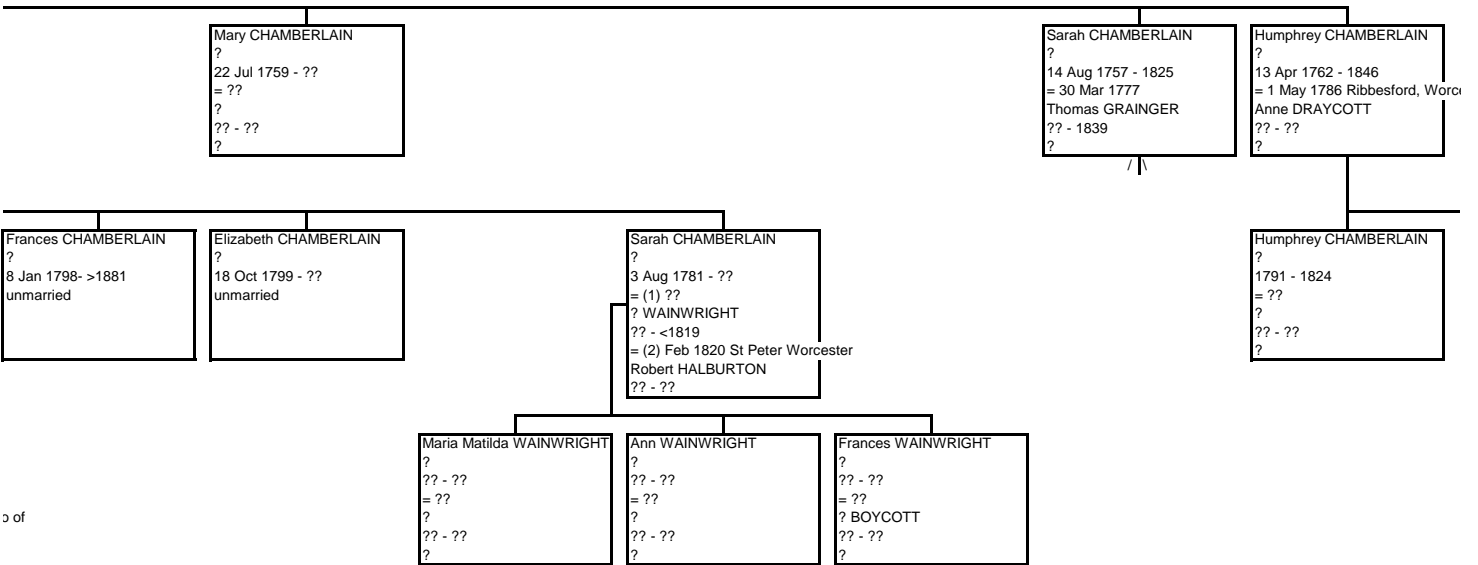

o of

stershire