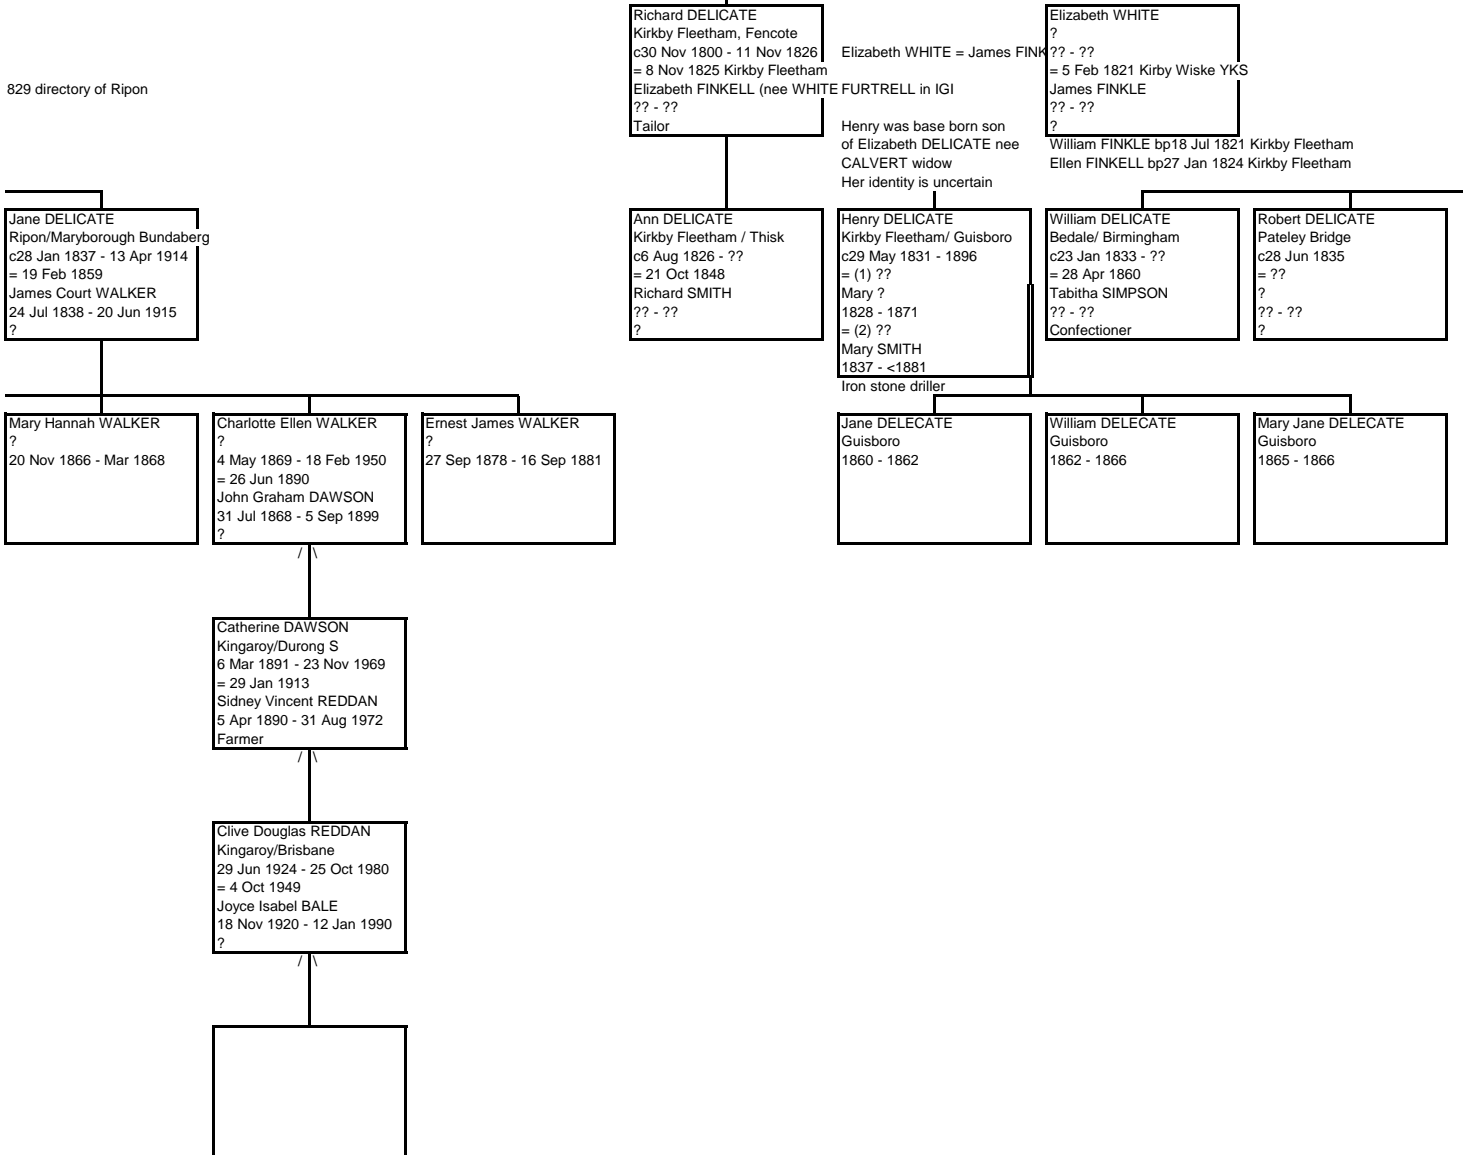

829 directory of Ripon